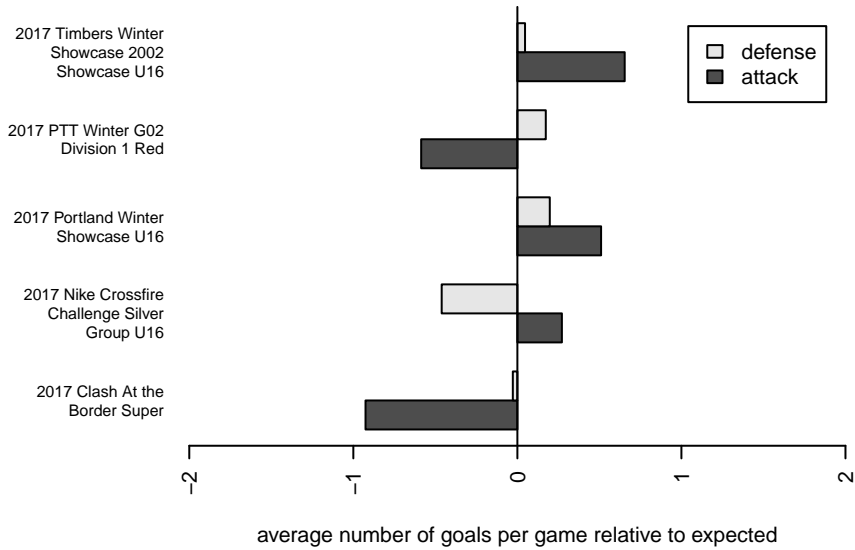

Performance relative to 13 month average