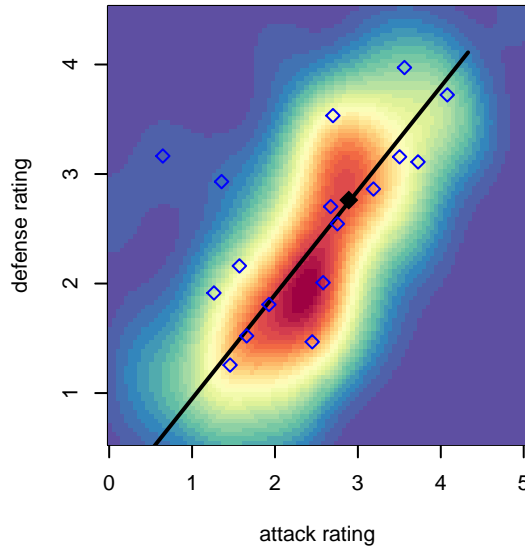

**attack and defense rating
relative to others at age
and all opponents in last 13 months**