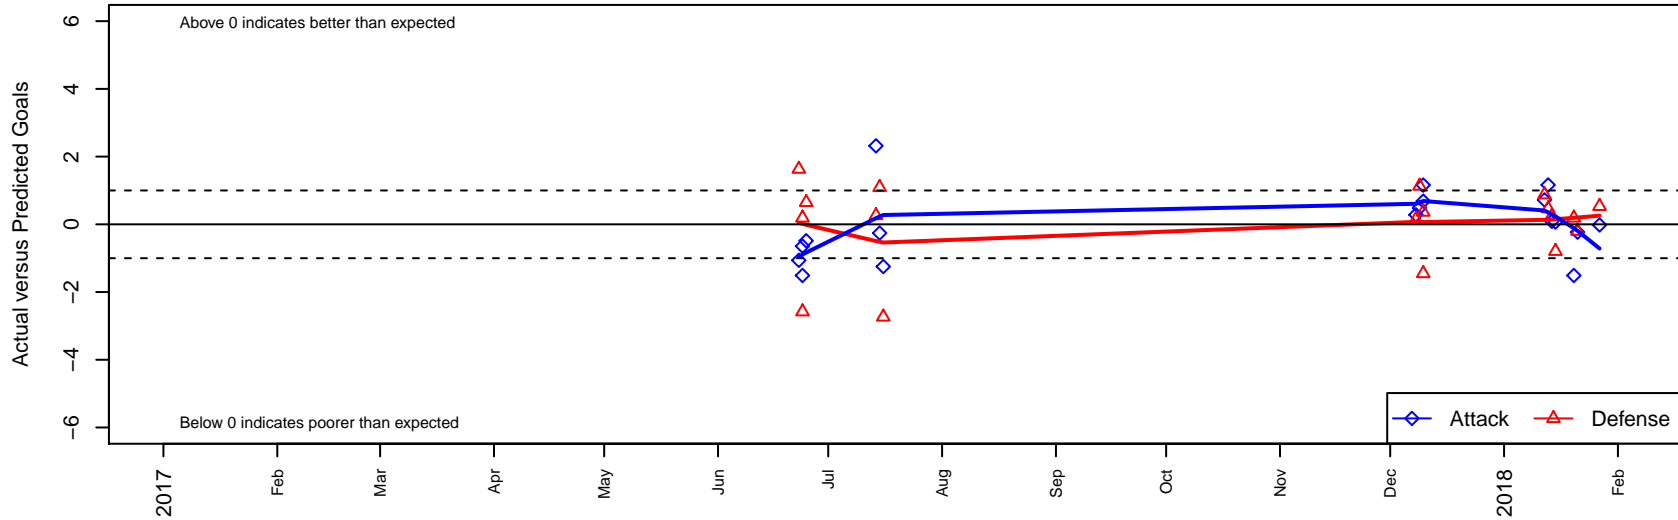

Washington Timbers Red 2 G02

Washington Timbers
 Vancouver, WA
 G02 total strength=1615
 attack=18 defense=15.83
 spr league = PTT Win G02 Div 1 Red

alt names used:
 WASHINGTON TIMBERS FC 02G RED 2
 WASHINGTON TIMBERS G02 RED 2 (WA)
 WASHINGTON TIMBERS G02 RED 2 (WA)
 WA Timbers 02G RED 2
 WA Timbers 02G Red 2

Venues played:
 2017 Clash At the Border Super
 2017 Nike Crossfire Challenge Silver Group U1
 2017 Timbers Winter Showcase 2002 Showcas
 2017 Portland Winter Showcase U16
 2017 PTT Winter G02 Division 1 Red

Washington Timbers Red 2 G02
 Dots are actual minus expected GF (blue circles) and GA (red triangles).
 Blue line is smoothed change in attack strength. Red is smoothed change in defense strength.

**attack and defense variance (black dot)
relative to other teams
and top 10 in region**