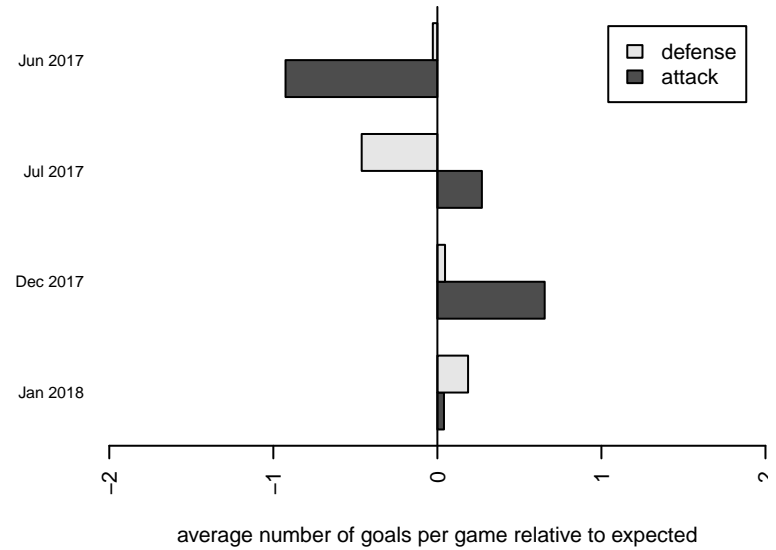

Performance relative to 13 month average